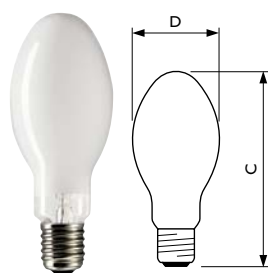

CDO-TT & CDO-ET Elliptical

The Mastercolour City range of high intensity discharge lamps feature a CDM Mastercolour discharge tube placed in a high pressure sodium lamp outer bulb. The result is a robust lamp which emits a pleasant light, with stable colour and excellent colour rendering (Ra>80), and which is compatible with a SON ballast and igniters.

CDO-TT

CDO-ET

Product ID	Overall Length C max.	Diameter D max.	Arc Length O	Light Centre Length L
CDOTT 70W	156	32.5	7	102
CDOTT 150W	211	48	9	135
CDOTT 250W	254	47	25.4	158
CDOTT 400W	279	47	32	175
CDOET 70W	156	71	NA	NA
CDOET 150W	230	91	NA	NA

Dimensions in mm

CDO-TT & CDO-ET ELLIPTICAL

Shortcode	Description	Wattage (W)	Cap Base	Luminous Flux (lm)	Average Lifetime (hrs)	Colour Temp (K)	Min Order Quantity	Carton Qty
CDOTT70W828	MASTER CITYWH CDO-TT PLUS 70W/828 E27	70	E27	7500	16000	2800	12	12
CDOTT150W828	MASTER CITYWH CDO-TT PLUS 100W/828 E40	100	E40	10700	16000	2800	12	12
CDMTT400W840	MASTERC CITY CDM-TT 400W/840 E40 SLV/12	400	E40	34000	9000	4000	12	12
CDOET70W828	MASTER CITYWH CDO-ET PLUS 70W/828 E27	70	E27	7230	16000	2800	12	12
CDOET150W828	MASTER CITYWH CDO-ET PLUS 150W/828 E40	150	E40	15100	16000	2800	12	12