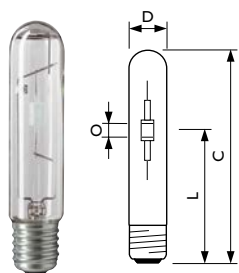

CDO-TT & CDO-ET Elliptical

The Mastercolour City range of high intensity discharge lamps feature a CDM Mastercolour discharge tube placed in a high pressure sodium lamp outer bulb. The result is a robust lamp which emits a pleasant light, with stable colour and excellent colour rendering (Ra>80), and which is compatible with a SON ballast and igniters.

CDO-TT

CDO-ET

Product ID	Overall Length C max.	Diameter D max.	Arc Length O	Light Centre Length L
CDOTT 70W	156	32.5	7	102
CDOTT 150W	211	48	9	135
CDOTT 250W	254	47	25.4	158
CDOTT 400W	279	47	32	175
CDOET 70W	156	71	NA	NA
CDOET 150W	230	91	NA	NA

Dimensions in mm

CDO-TT & CDO-ET ELLIPTICAL

Shortcode	Description	Wattage (W)	Cap Base	Luminous Flux (lm)	Average Lifetime (hrs)	Colour Temp (K)	Min Order Quantity	Carton Qty
CDOTT70W828	MASTER CITYWH CDO-TT PLUS 70W/828 E27	70	E27	7500	16000	2800	12	12
CDOTT150W828	MASTER CITYWH CDO-TT PLUS 100W/828 E40	100	E40	10700	16000	2800	12	12
CDMTT400W840	MASTERC CITY CDM-TT 400W/840 E40 SLV/12	400	E40	34000	9000	4000	12	12
CDOET70W828	MASTER CITYWH CDO-ET PLUS 70W/828 E27	70	E27	7230	16000	2800	12	12
CDOET150W828	MASTER CITYWH CDO-ET PLUS 150W/828 E40	150	E40	15100	16000	2800	12	12